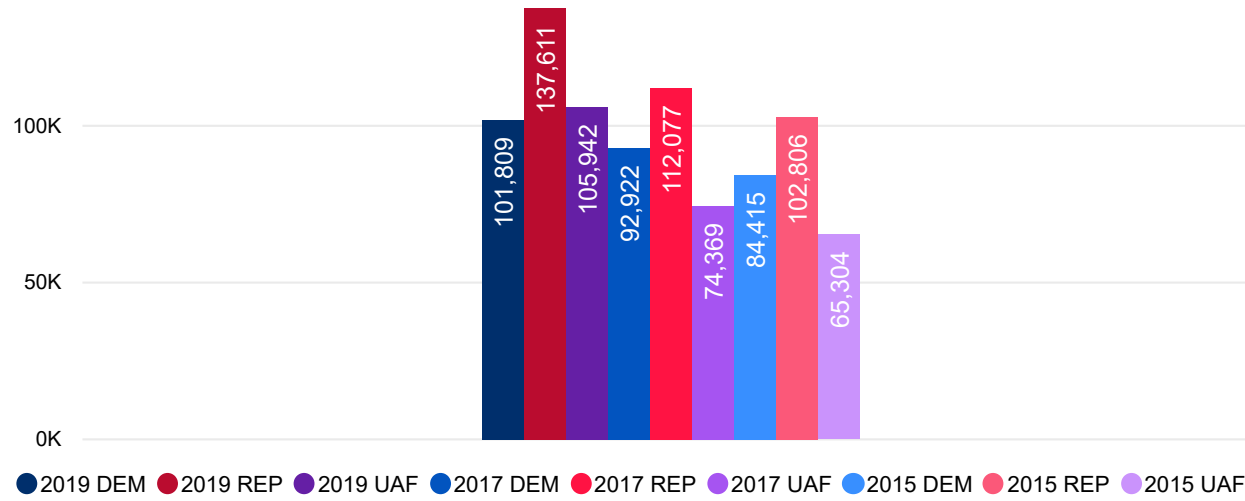

2019 Coordinated Election

Ballot Return Reporting

October 25th, 2019

(Returns as of October 24th)

12 Days Out from Election Day

Total Ballots Returned as of October 24th

349,465

Ballots Returned 12 Days Out by Major Party Registration

2019 Ballots Returned by Party Registration

As of October 24, 2019

Trend Line of Ballots Returned by Day 2015, 2017 & 2019 By Major Party Registration

2019 Percent of Total Active Voters by Party Registration