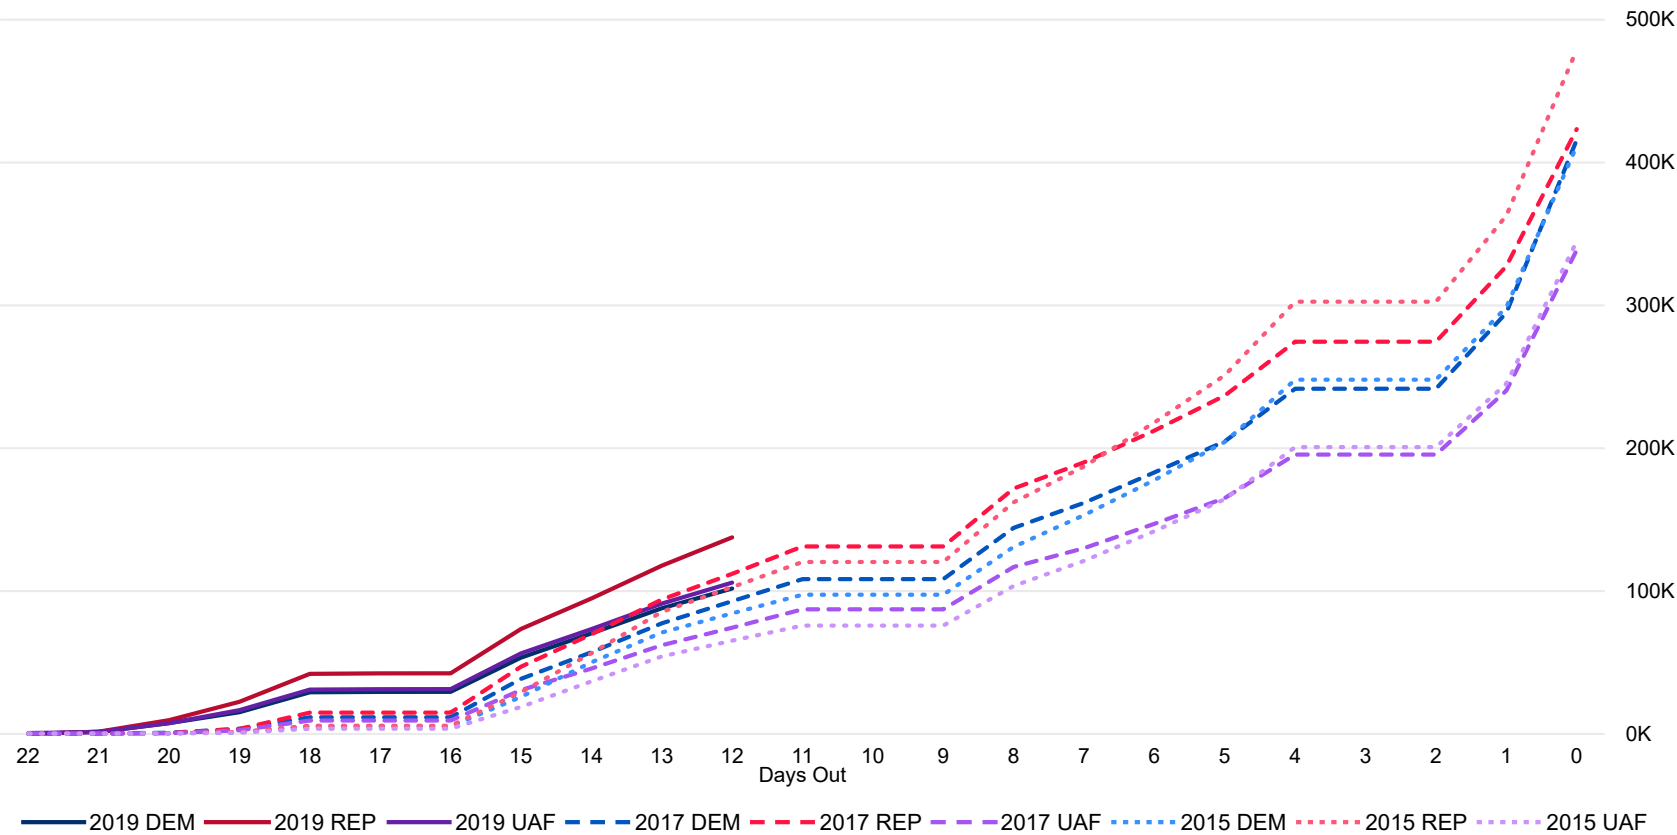

2019 Coordinated Election

Ballot Return Reporting

October 25th, 2019

(Returns as of October 24th)

12 Days Out from Election Day

Total Ballots Returned as of October 24th

349,465

Ballots Returned 12 Days Out by Major Party Registration

2019 Ballots Returned by Party Registration

As of October 24, 2019

Trend Line of Ballots Returned by Day 2015, 2017 & 2019 By Major Party Registration

2019 Percent of Total Active Voters by Party Registration

As of October 24, 2019

*Active Voter total, NOT Ballots Returned.