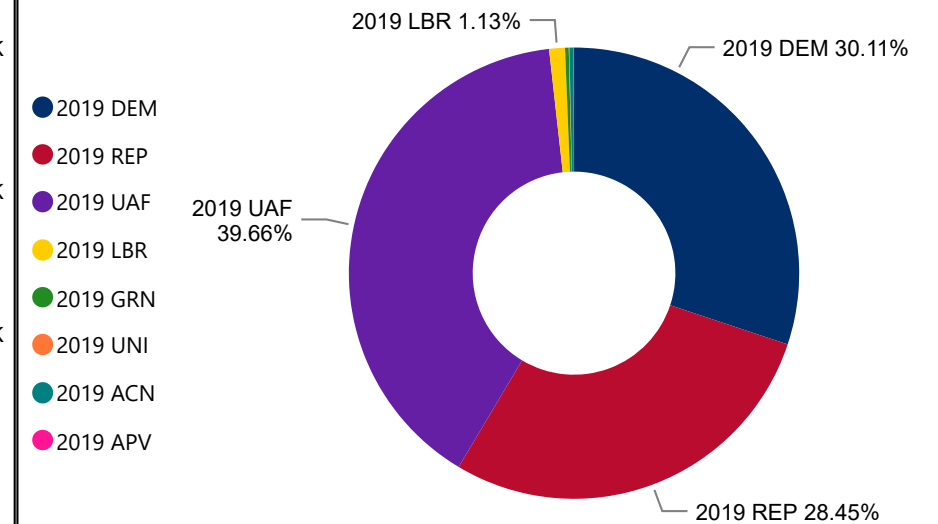

2019 Coordinated Election

Ballot Return Reporting

October 25th, 2019

(Returns as of October 24th)

12 Days Out from Election Day

Total Ballots Returned as of October 24th

349,465

Ballots Returned 12 Days Out by Major Party Registration

2019 Ballots Returned by Party Registration

As of October 24, 2019

Trend Line of Ballots Returned by Day 2015, 2017 & 2019 By Major Party Registration

2019 Percent of Total Active Voters by Party Registration

As of October 24, 2019

*Active Voter total, NOT Ballots Returned.