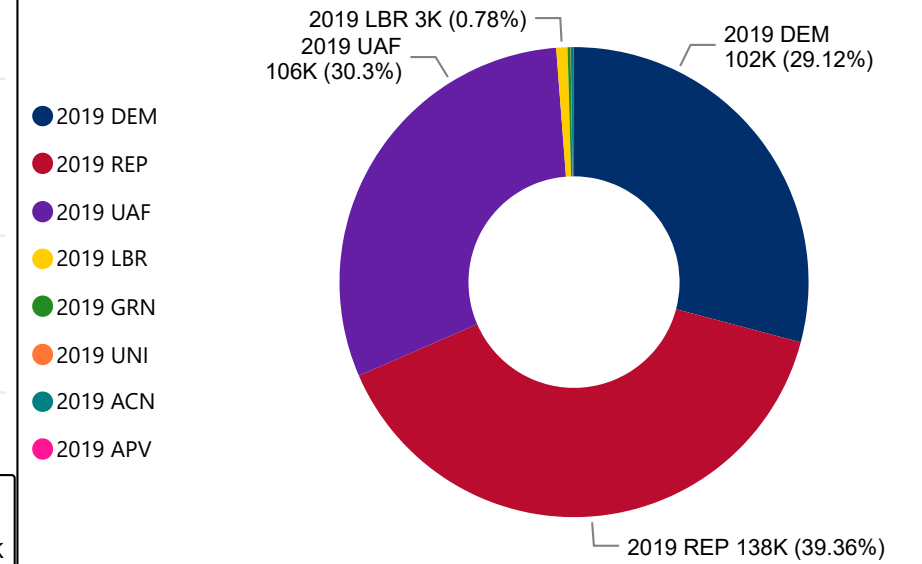

2019 Coordinated Election

Ballot Return Reporting

October 25th, 2019

(Returns as of October 24th)

12 Days Out from Election Day

Total Ballots Returned as of October 24th

349,465

Ballots Returned 12 Days Out by Major Party Registration

2019 Ballots Returned by Party Registration

As of October 24, 2019

Trend Line of Ballots Returned by Day 2015, 2017 & 2019 By Major Party Registration

2019 Percent of Total Active Voters by Party Registration