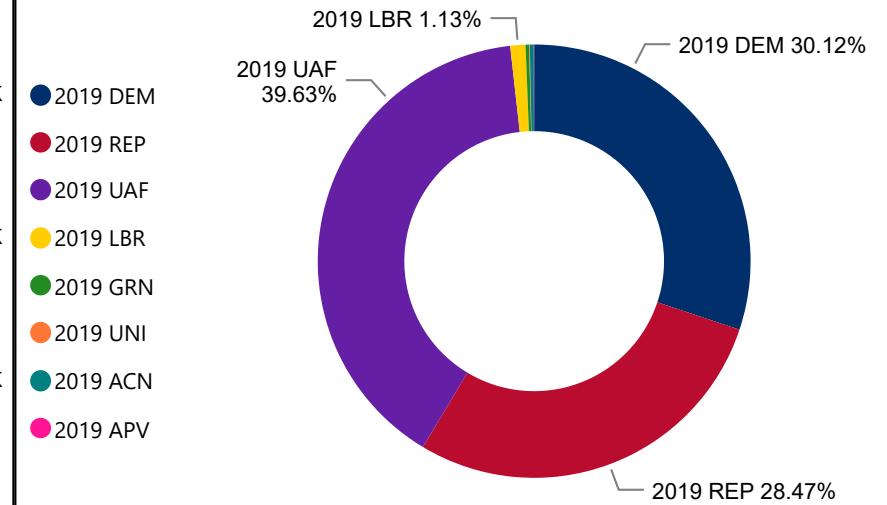

2019 Coordinated Election

Ballot Return Reporting

October 22nd, 2019

(Returns as of October 21st)

16 Days Out from Election Day

Total Ballots Returned as of October 21st

185,597

Ballots Returned 15 Days Out by Major Party Registration

2019 Percent of Ballots Returned by Party Registration

As of October 21, 2019

Trend Line of Ballots Returned by Day 2015, 2017 & 2019 By Major Party Registration

2019 Percent of Total Active Voters by Party Registration

As of October 21, 2019

*Active Voter total, NOT Ballots Returned.