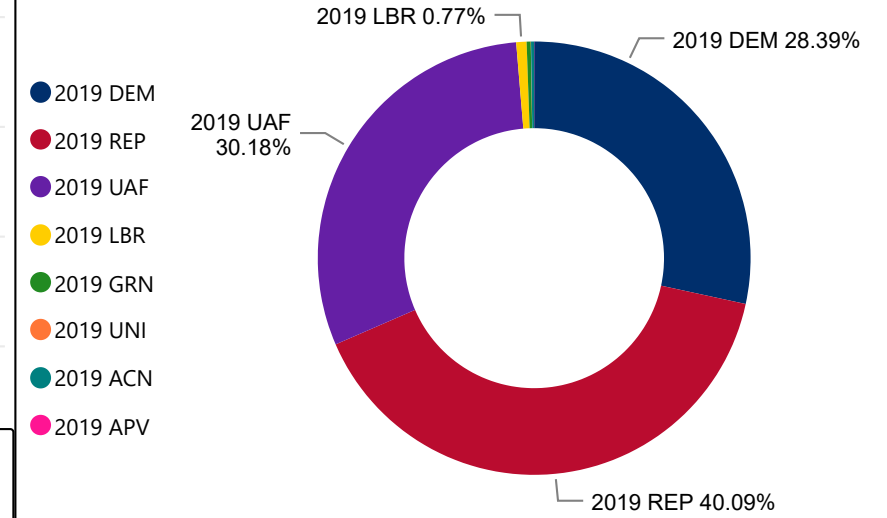

2019 Coordinated Election

Ballot Return Reporting

October 22nd, 2019

(Returns as of October 21st)

16 Days Out from Election Day

Total Ballots Returned as of October 21st

185,597

Ballots Returned 15 Days Out by Major Party Registration

2019 Percent of Ballots Returned by Party Registration

As of October 21, 2019

Trend Line of Ballots Returned by Day 2015, 2017 & 2019 By Major Party Registration

2019 Percent of Total Active Voters by Party Registration