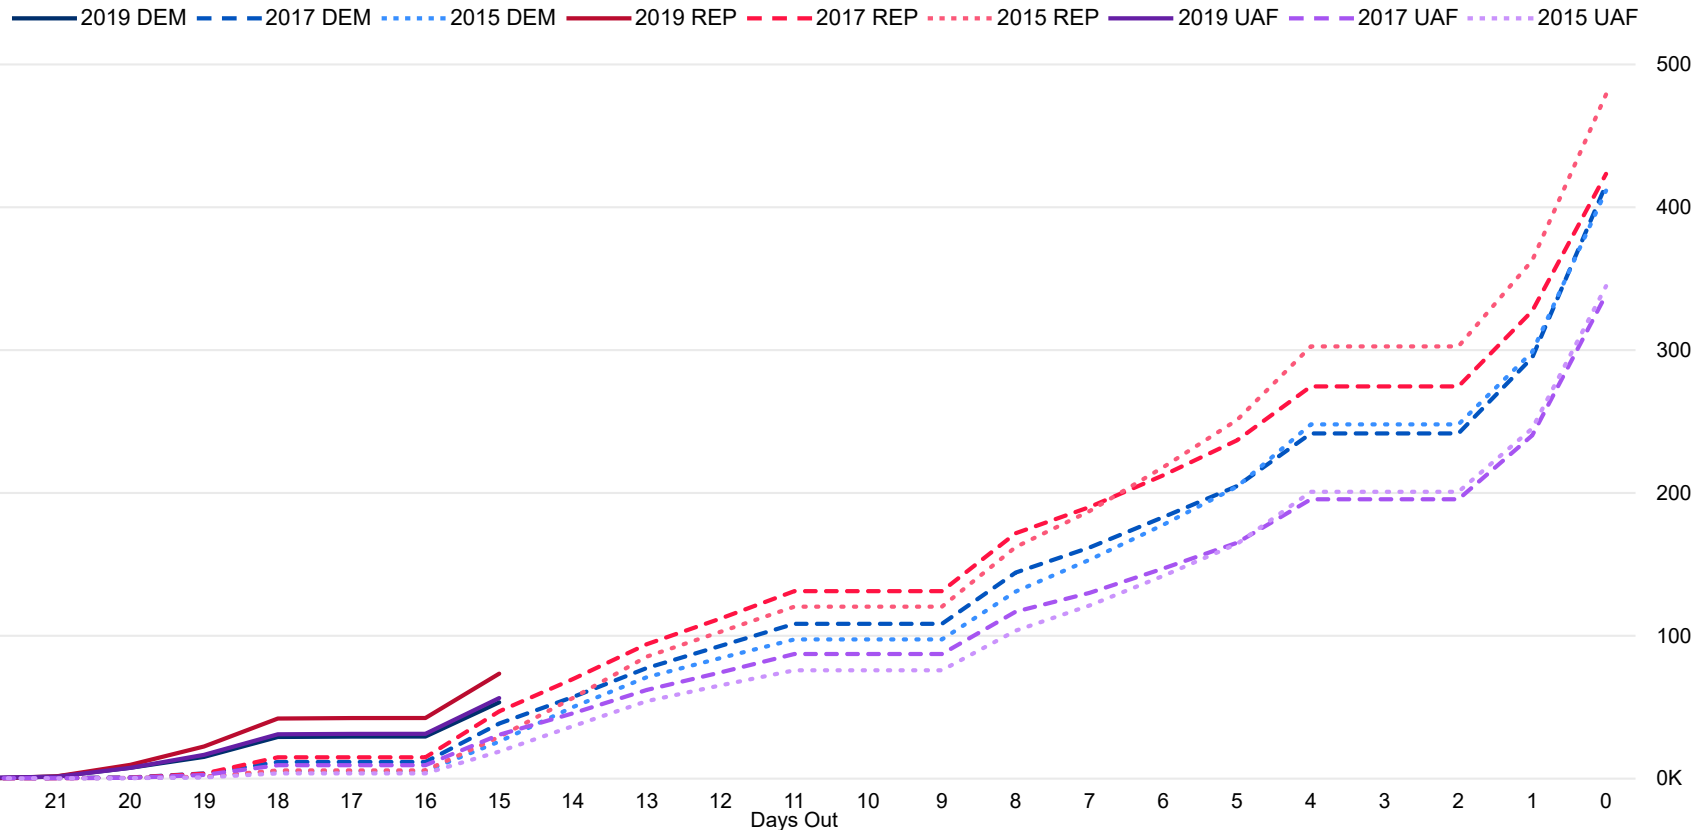

2019 Coordinated Election

Ballot Return Reporting

October 22nd, 2019

(Returns as of October 21st)

16 Days Out from Election Day

Total Ballots Returned as of October 21st

185,597

Ballots Returned 15 Days Out by Major Party Registration

2019 Percent of Ballots Returned by Party Registration

As of October 21, 2019

Trend Line of Ballots Returned by Day 2015, 2017 & 2019 By Major Party Registration

2019 Percent of Total Active Voters by Party Registration

As of October 21, 2019

*Active Voter total, NOT Ballots Returned.