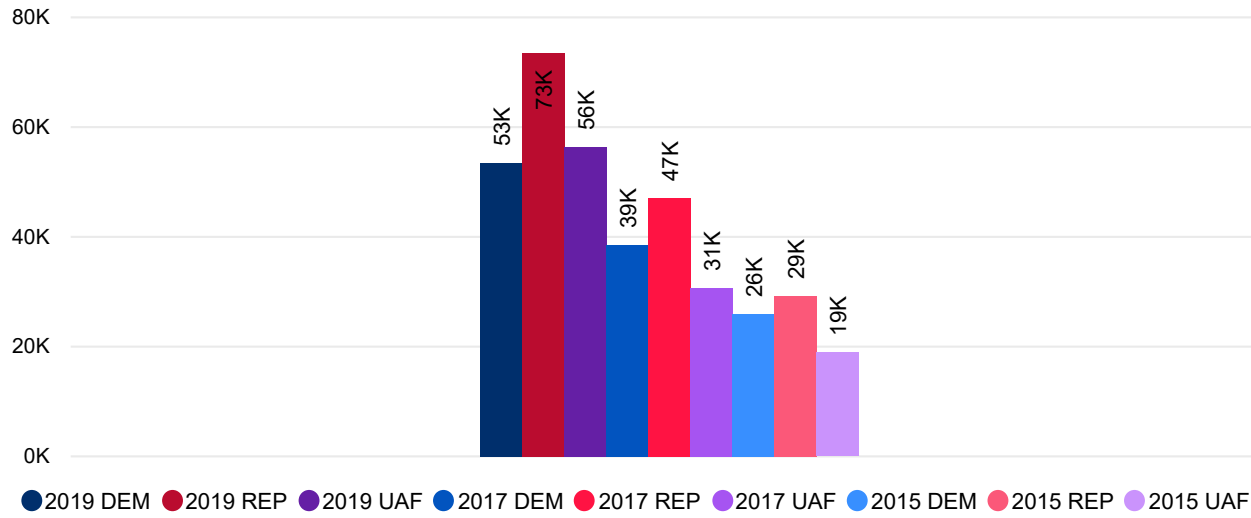

2019 Coordinated Election

Ballot Return Reporting

October 22nd, 2019

(Returns as of October 21st)

16 Days Out from Election Day

Total Ballots Returned as of October 21st

185,597

Ballots Returned 15 Days Out by Major Party Registration

2019 Percent of Ballots Returned by Party Registration

As of October 21, 2019

Trend Line of Ballots Returned by Day 2015, 2017 & 2019 By Major Party Registration

2019 Percent of Total Active Voters by Party Registration