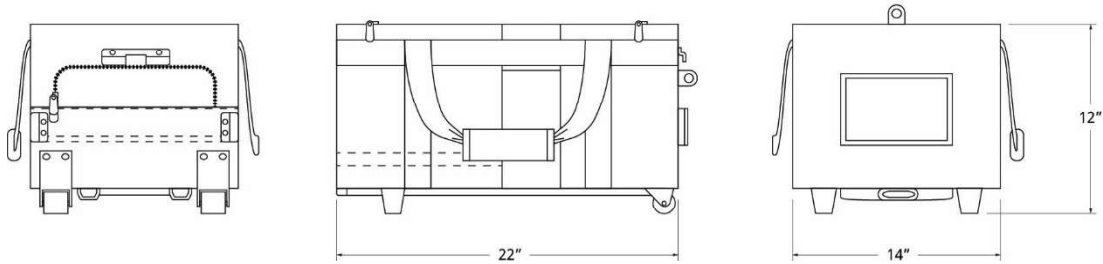

CV-1032-2.0 Ballot Bag Datasheet

For use with ClearCast Model D

Expanded