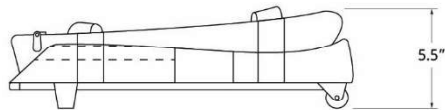

CV-1032-2.0 Ballot Bag Datasheet

For use with ClearCast Model D

Expanded

Collapsed

Handle Extended

Physical Characteristics

Dimensions	Width: 14" Depth: 22" Height (Expanded): 12" Height (Collapsed): 5"
Materials	800 Veneer Nylon PVC Aluminum Steel Rubber
Weight	7lbs (ballot bag only)
Wheels	Two 1.5" fixed wheels