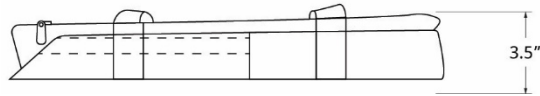

# CV-1032-1.5 Ballot Bag Datasheet

For use with ClearCast Model D

## Physical Characteristics

<b>Dimensions</b>	Width : 14" Depth : 25" Height (Expanded) : 11" Height (Collapsed) : 3.5"
<b>Materials</b>	800 Veneer Nylon PVC Aluminum Steel Rubber
<b>Weight</b>	5.6 lbs (ballot bag only)