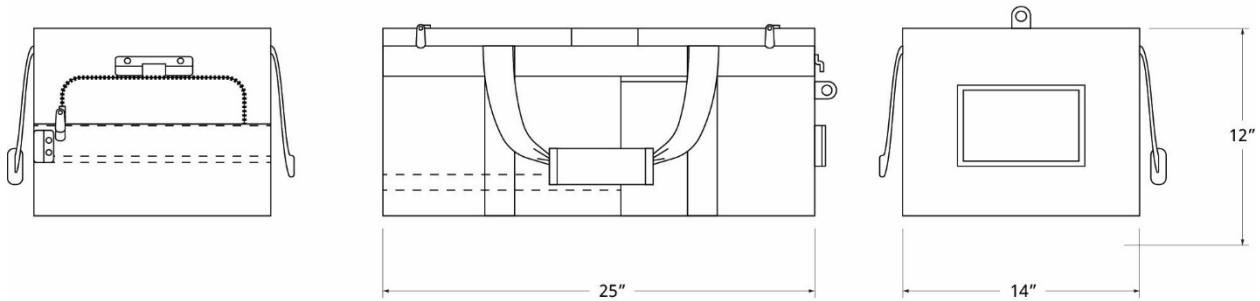

CV-1032-1.5 Ballot Bag Datasheet

For use with ClearCast Model D

Expanded

Collapsed

Physical Characteristics

Dimensions	Width : 14" Depth : 25" Height (Expanded) : 11" Height (Collapsed) : 3.5"
Materials	800 Veneer Nylon PVC Aluminum Steel Rubber
Weight	5.6 lbs (ballot bag only)