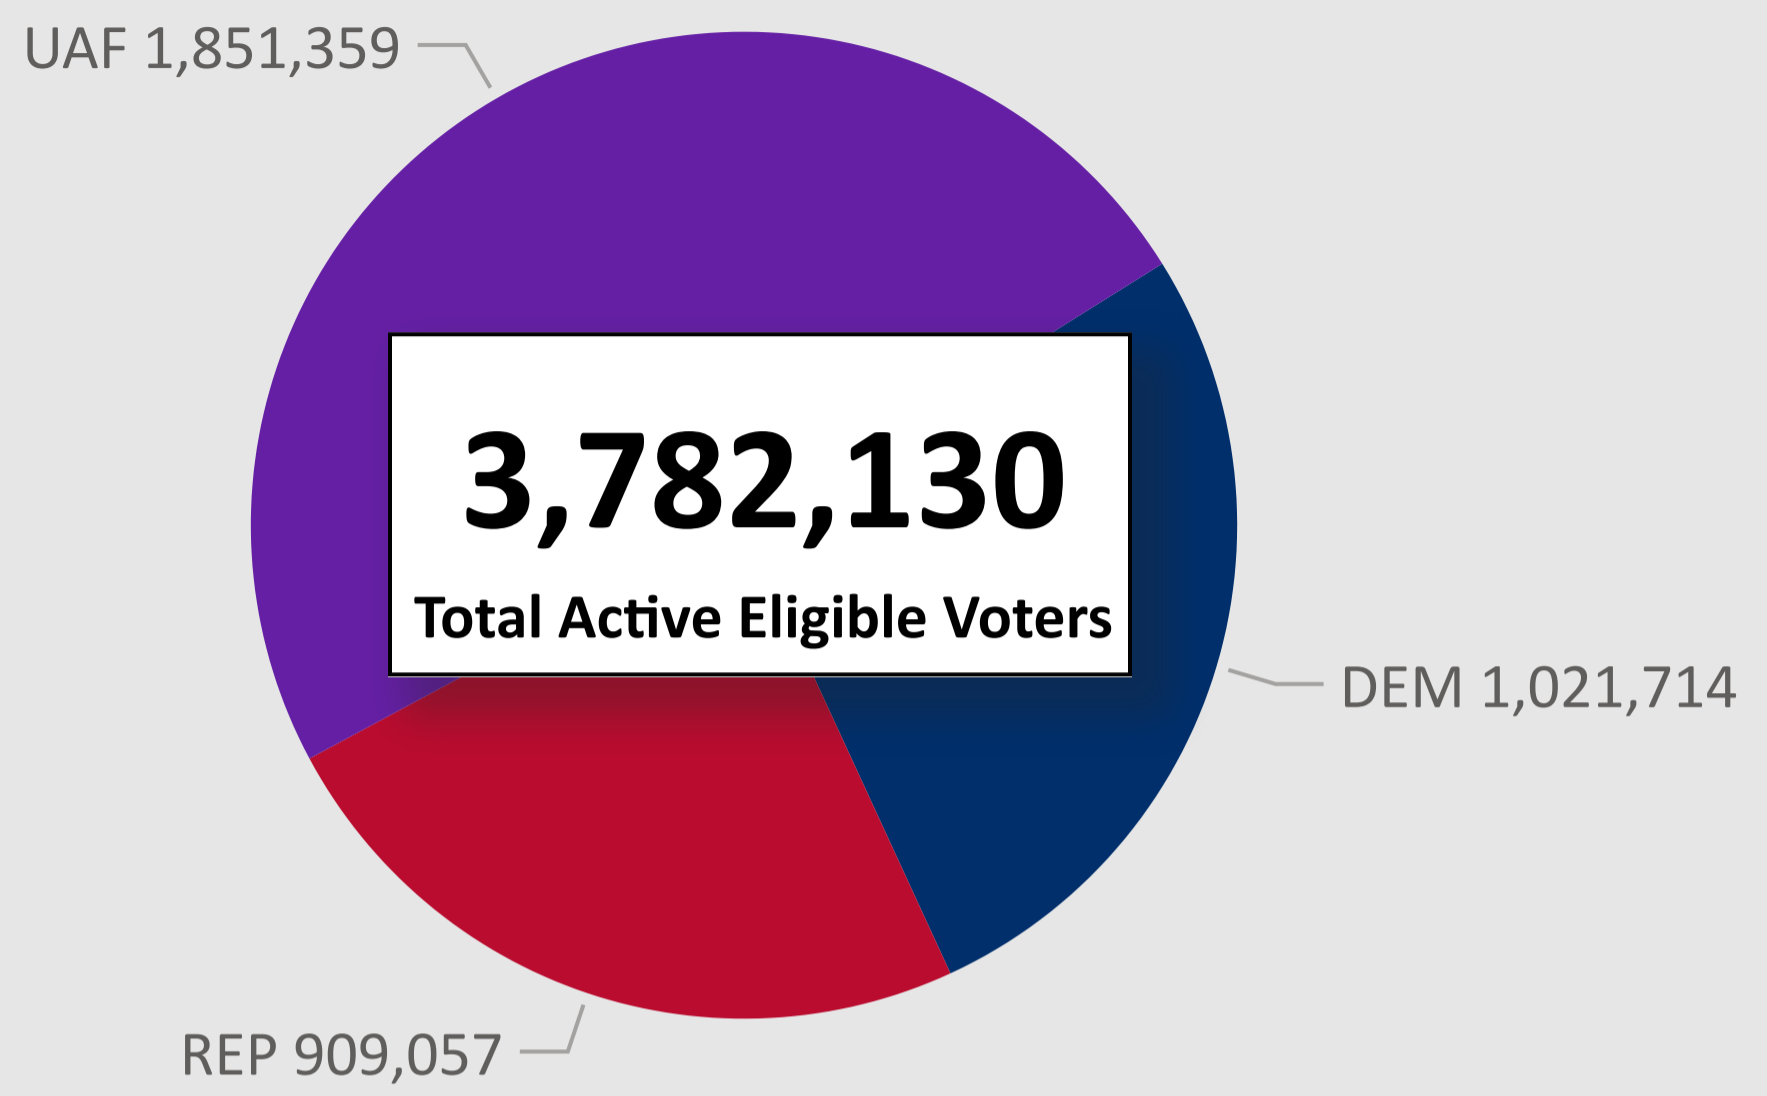

2024 Presidential Primary Ballot Return Reporting

February 27, 2024

Data as of 11:59 PM 2/26/24

648,283

Total Ballots Returned

Colorado Secretary of State

2024 Presidential Primary Eligible Active Voters

Ballot Type Returned

DEM REP IN PROCESS

Trend Line of Ballots Returned by Day

DEM REP IN PROCESS

2024 Presidential Primary

Ballot Return Reporting

February 27, 2024

Data as of 11:59 PM 2/26/24

Colorado Secretary of State

648,283

Total Ballots Returned

Ballot Type Returned by Unaffiliated

2024 Presidential Primary

Ballot Return Reporting

February 27, 2024

Data as of 11:59 PM 2/26/24

648,283