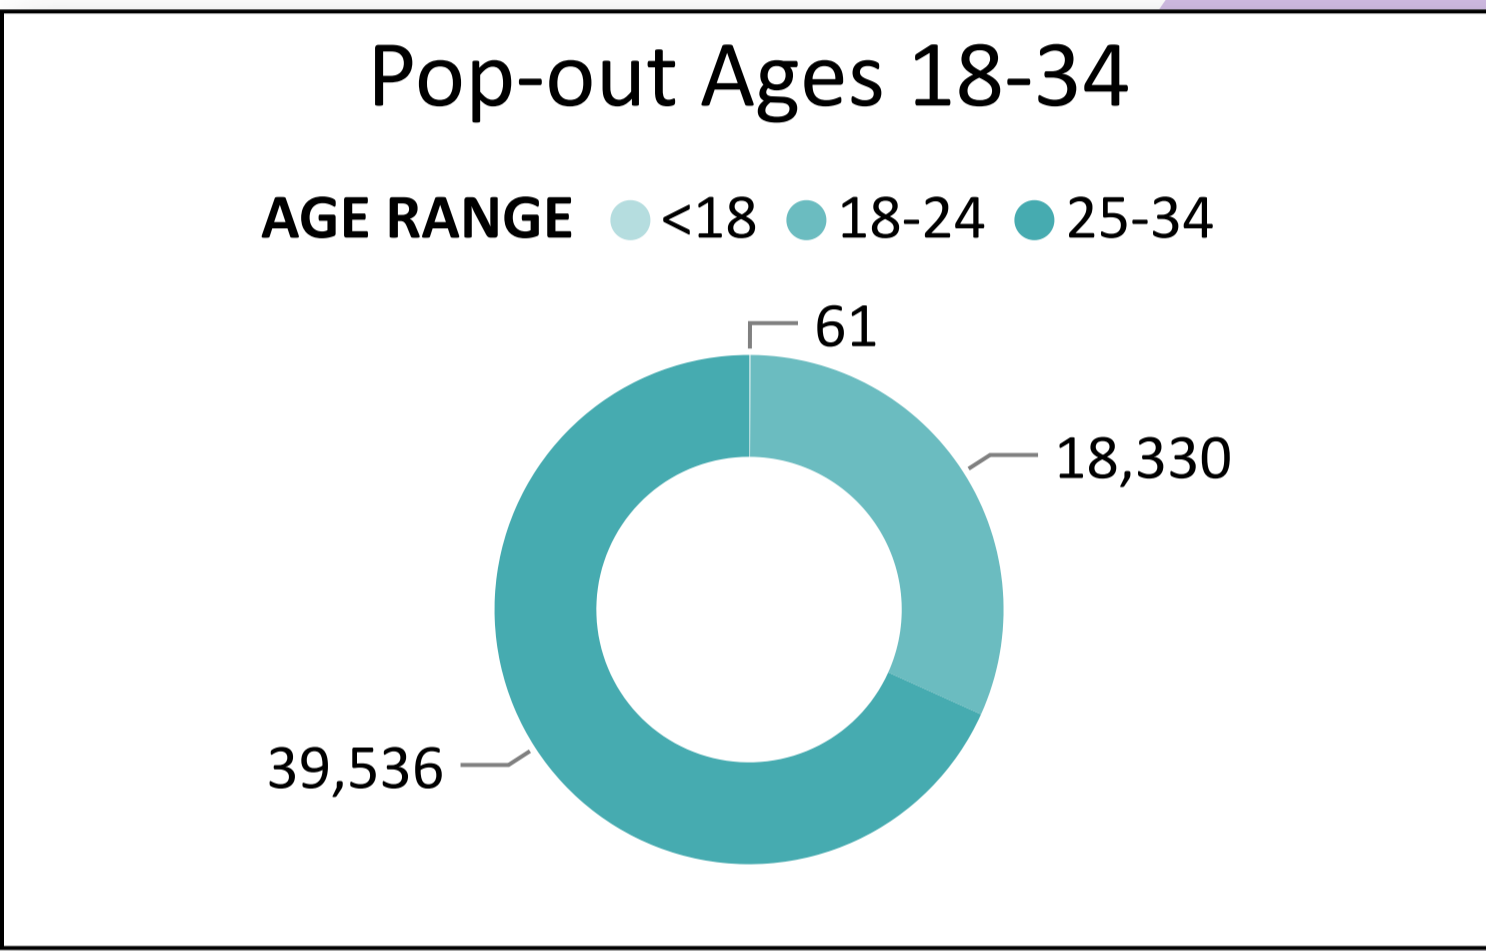

648,283

Total Ballots Returned

Ballot Type Returned by Unaffiliated

2024 Presidential Primary

Ballot Return Reporting

February 27, 2024

Data as of 11:59 PM 2/26/24

648,283

Total Ballots Returned

Colorado Secretary of State

Total Ballots Returned by Age Range

AGE RANGE ● 75 AND OVER ● 65-74 ● 55-64 ● 45-54 ● 35-44 ● 25-34 ● 18-24 ● <18

Total Ballots Returned by Gender/Age Range