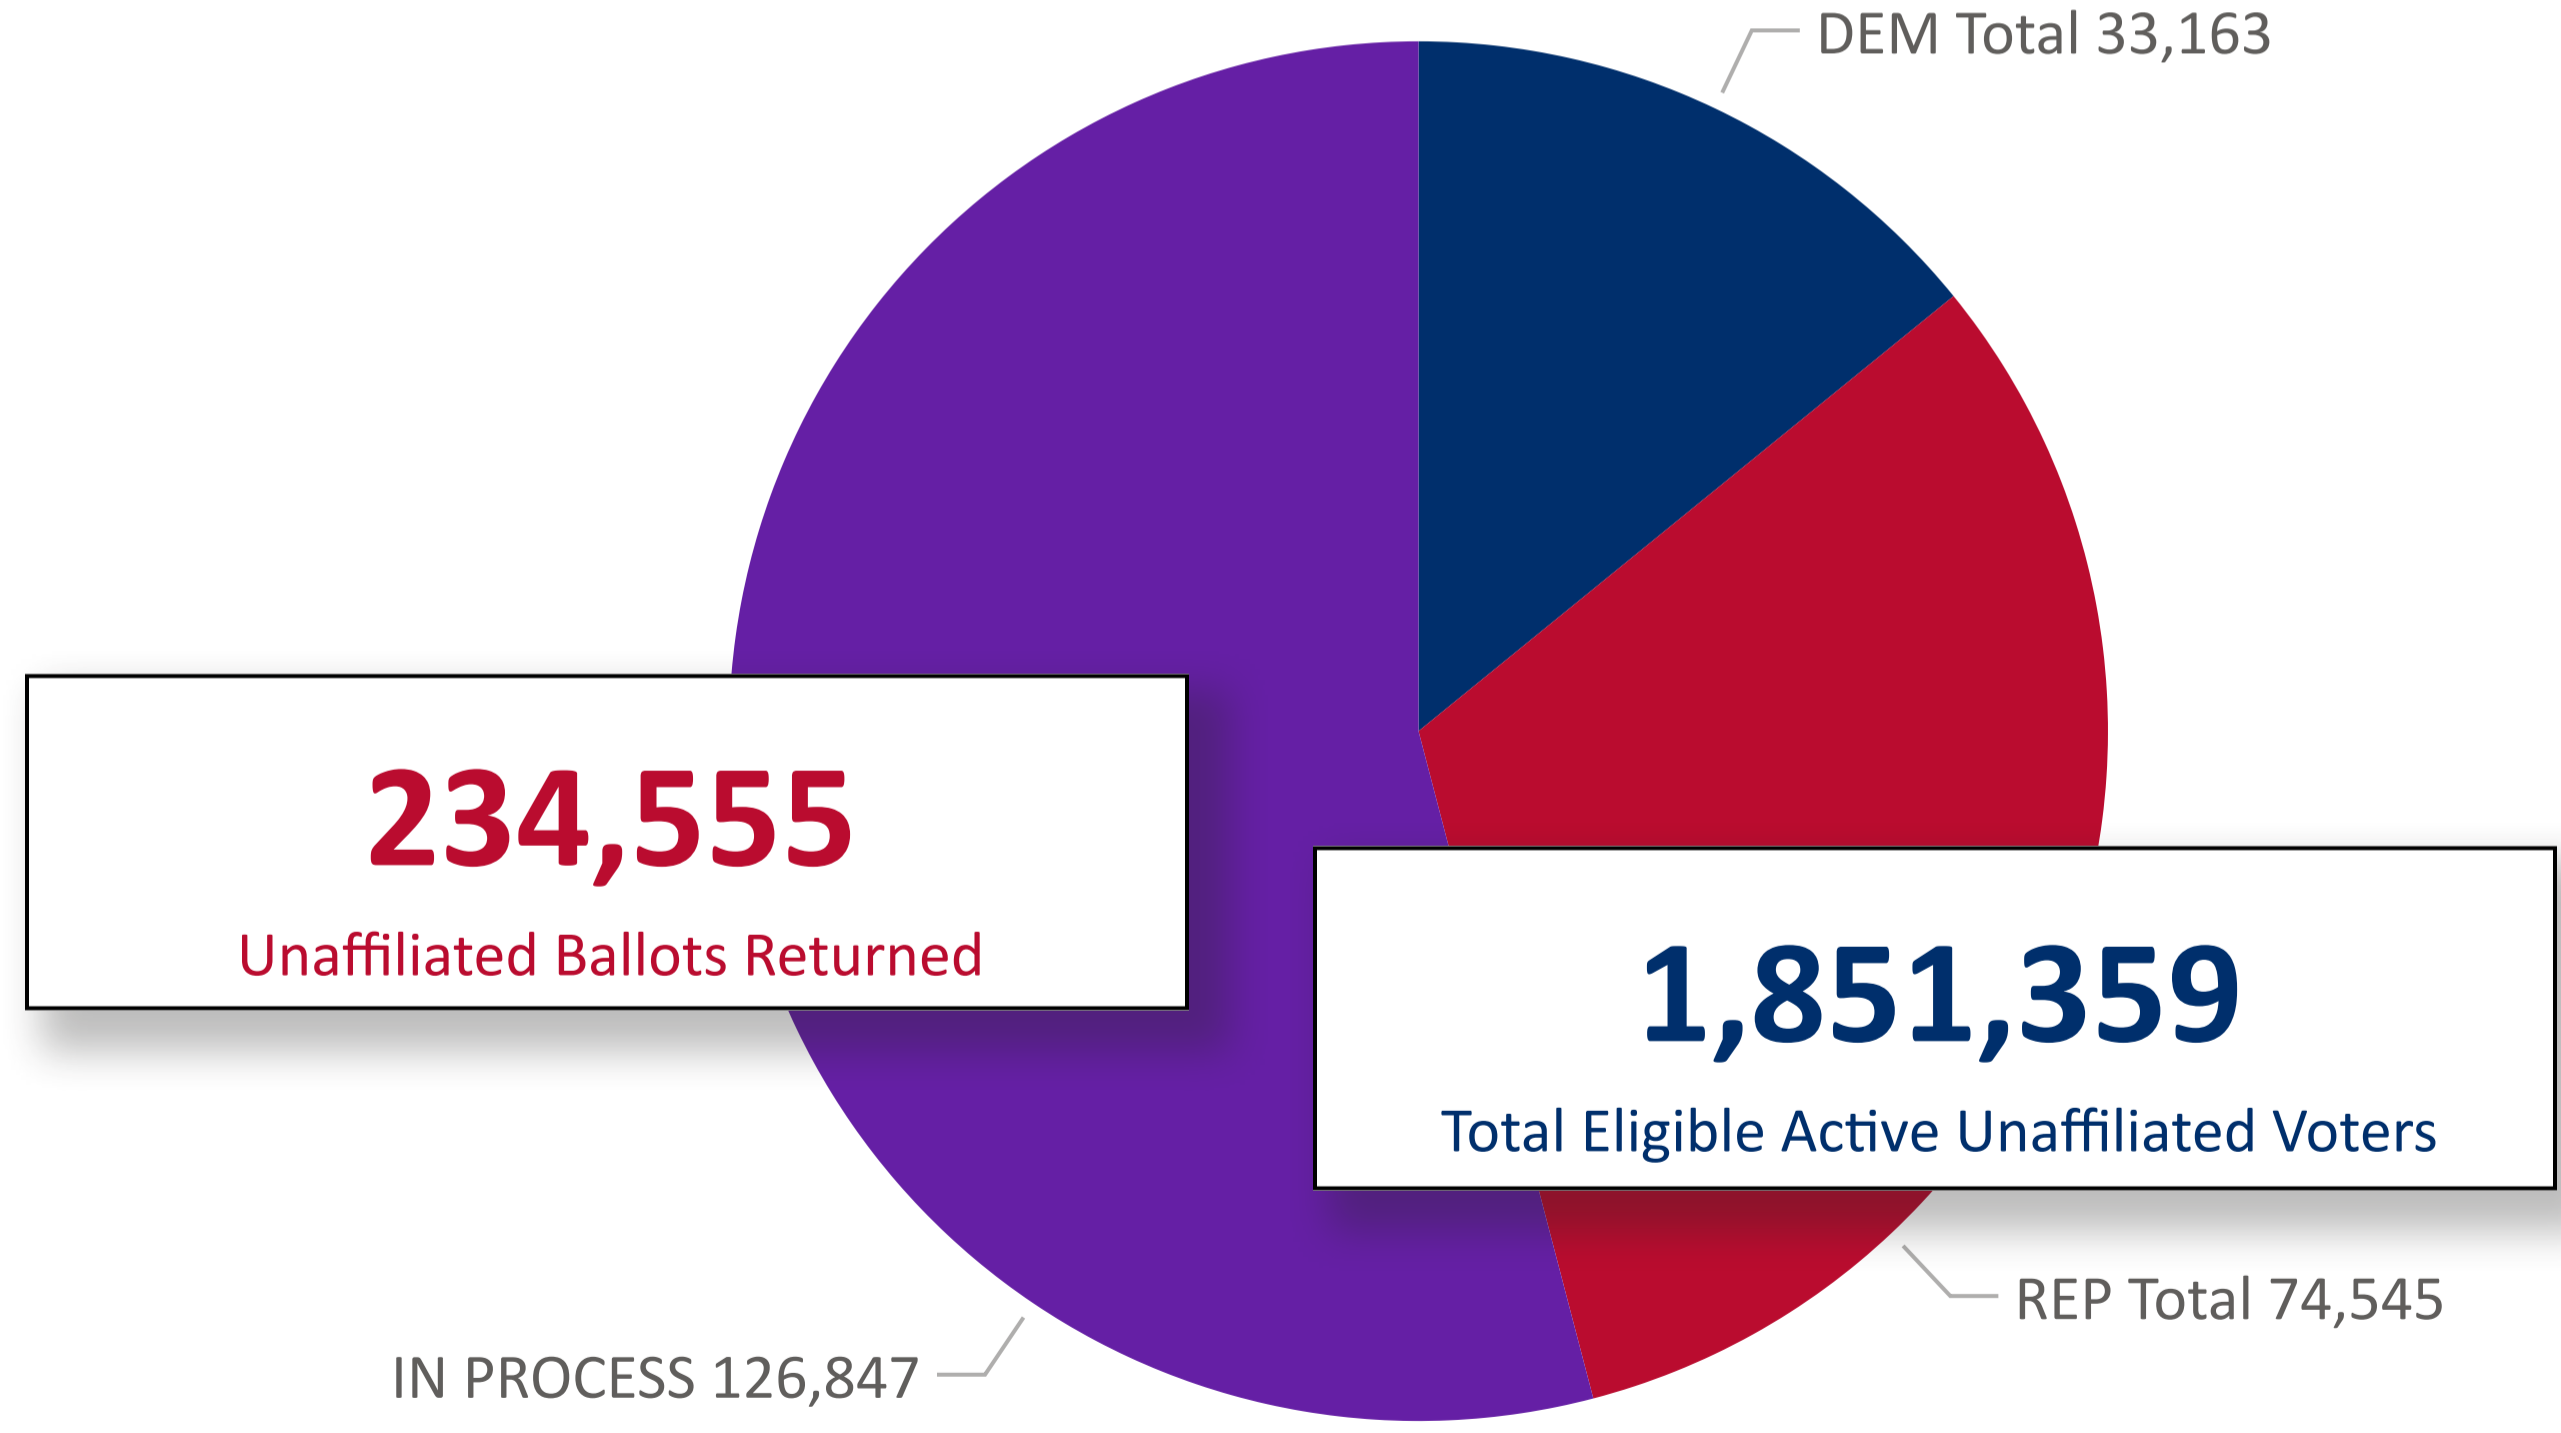

2024 Presidential Primary Ballot Return Reporting

February 27, 2024

Data as of 11:59 PM 2/26/24

648,283

Total Ballots Returned

Colorado Secretary of State

2024 Presidential Primary Eligible Active Voters

Ballot Type Returned

DEM REP IN PROCESS

Trend Line of Ballots Returned by Day

DEM REP IN PROCESS

2024 Presidential Primary

Ballot Return Reporting

February 27, 2024

Data as of 11:59 PM 2/26/24

Colorado Secretary of State

648,283

Total Ballots Returned

Ballot Type Returned by Unaffiliated

2024 Presidential Primary

Ballot Return Reporting

February 27, 2024

Data as of 11:59 PM 2/26/24

648,283

Total Ballots Returned

Colorado Secretary of State

Total Ballots Returned by Age Range

AGE RANGE ● 75 AND OVER ● 65-74 ● 55-64 ● 45-54 ● 35-44 ● 25-34 ● 18-24 ● <18

Total Ballots Returned by Gender/Age Range