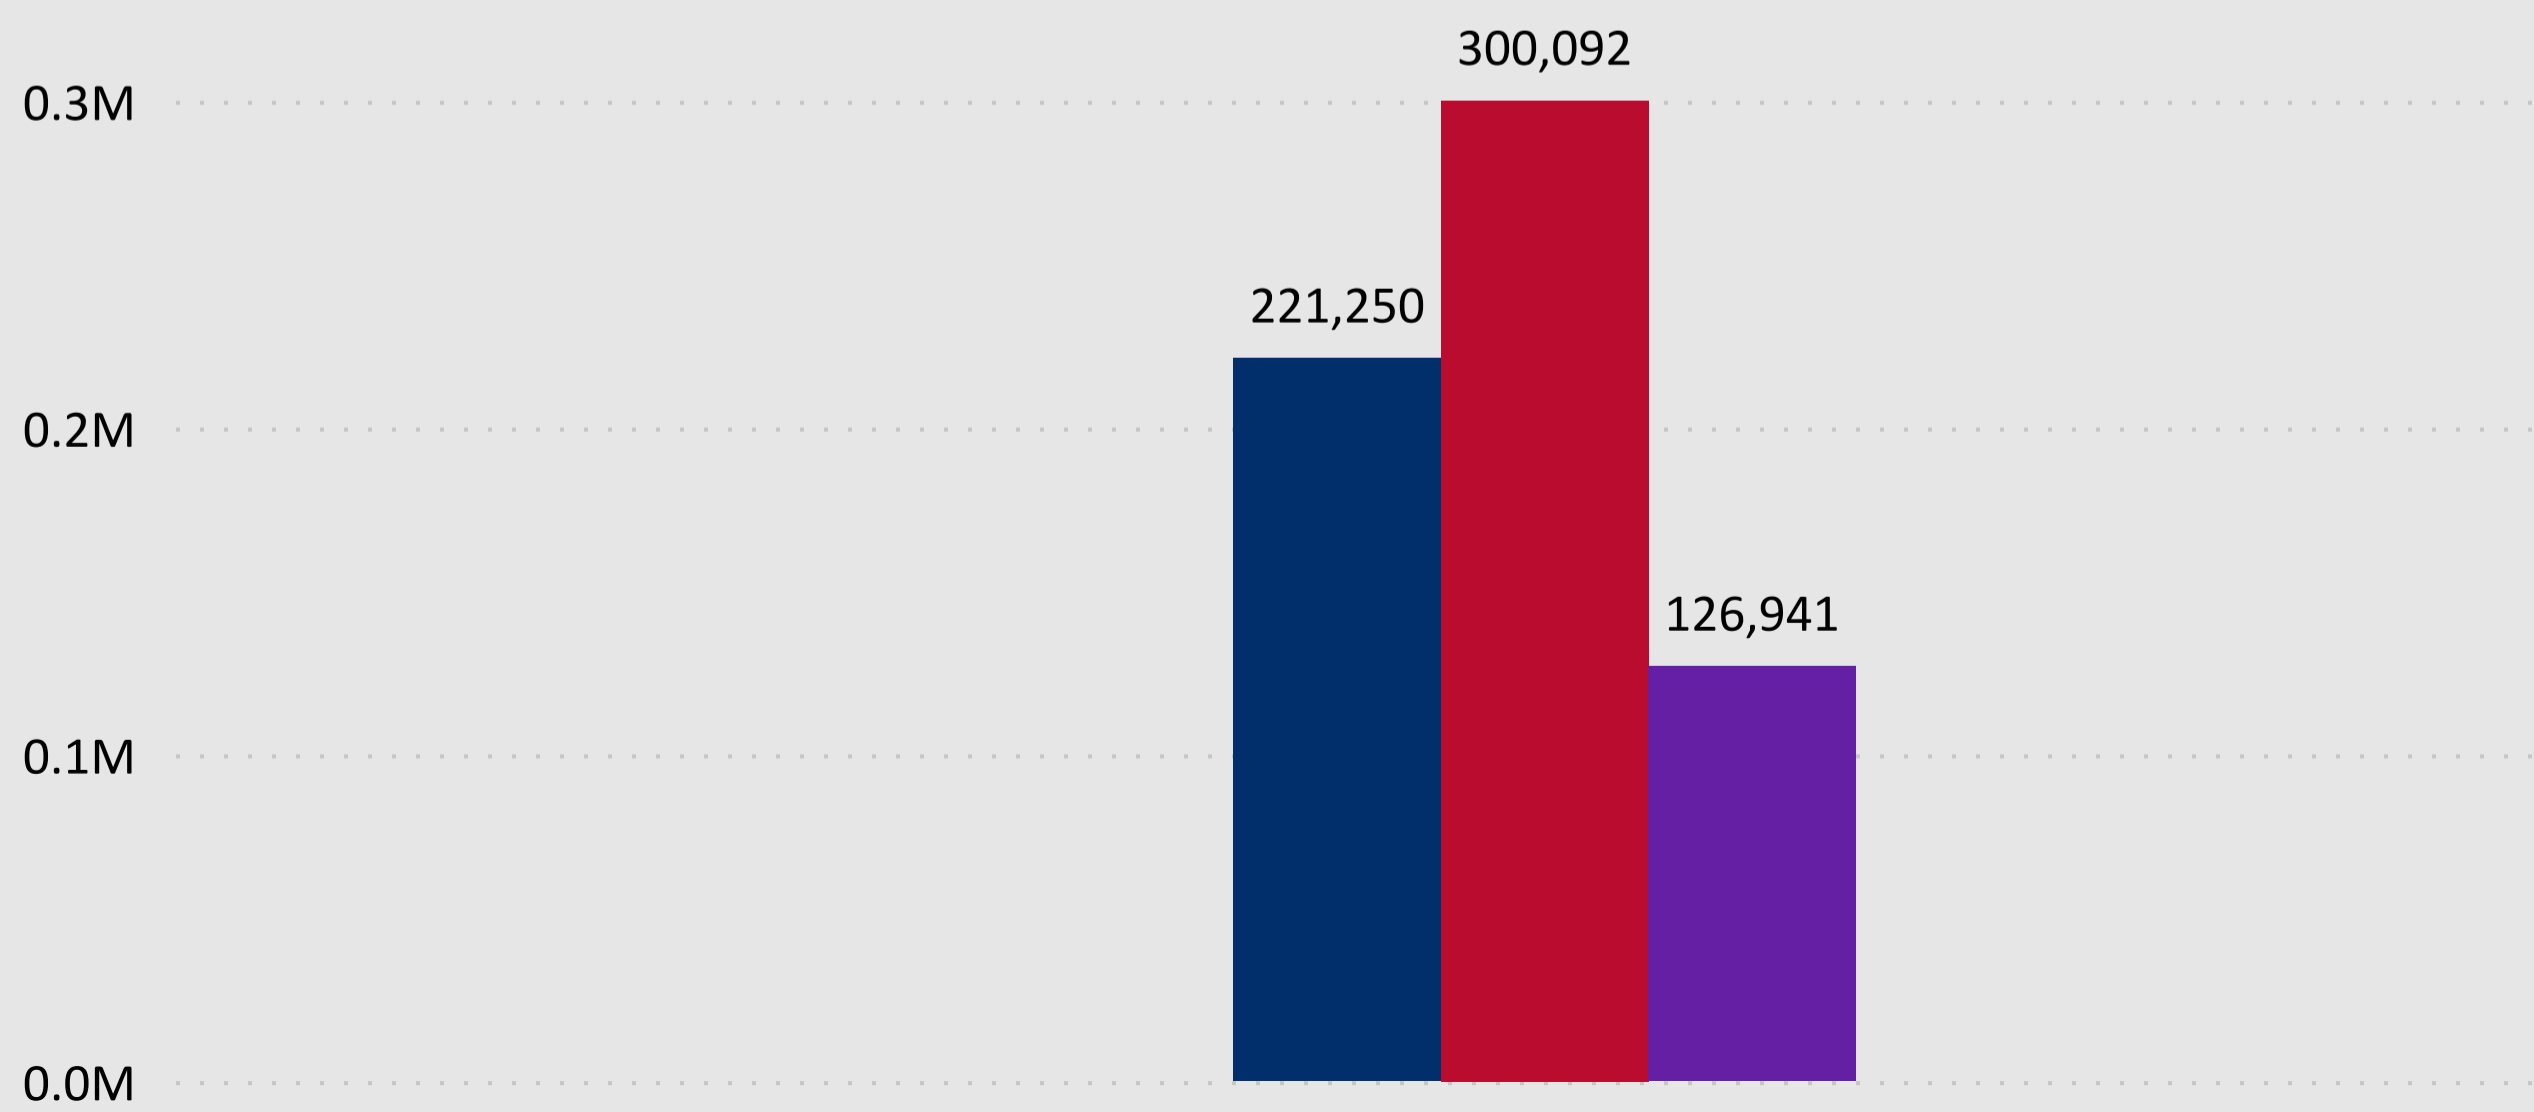

2024 Presidential Primary Ballot Return Reporting

February 27, 2024

Data as of 11:59 PM 2/26/24

648,283

Total Ballots Returned

Colorado Secretary of State

2024 Presidential Primary Eligible Active Voters

Ballot Type Returned

DEM REP IN PROCESS

Trend Line of Ballots Returned by Day

DEM REP IN PROCESS

2024 Presidential Primary

Ballot Return Reporting

February 27, 2024

Data as of 11:59 PM 2/26/24

Colorado Secretary of State

648,283

Total Ballots Returned

Ballot Type Returned by Unaffiliated

2024 Presidential Primary

Ballot Return Reporting

February 27, 2024

Data as of 11:59 PM 2/26/24

648,283