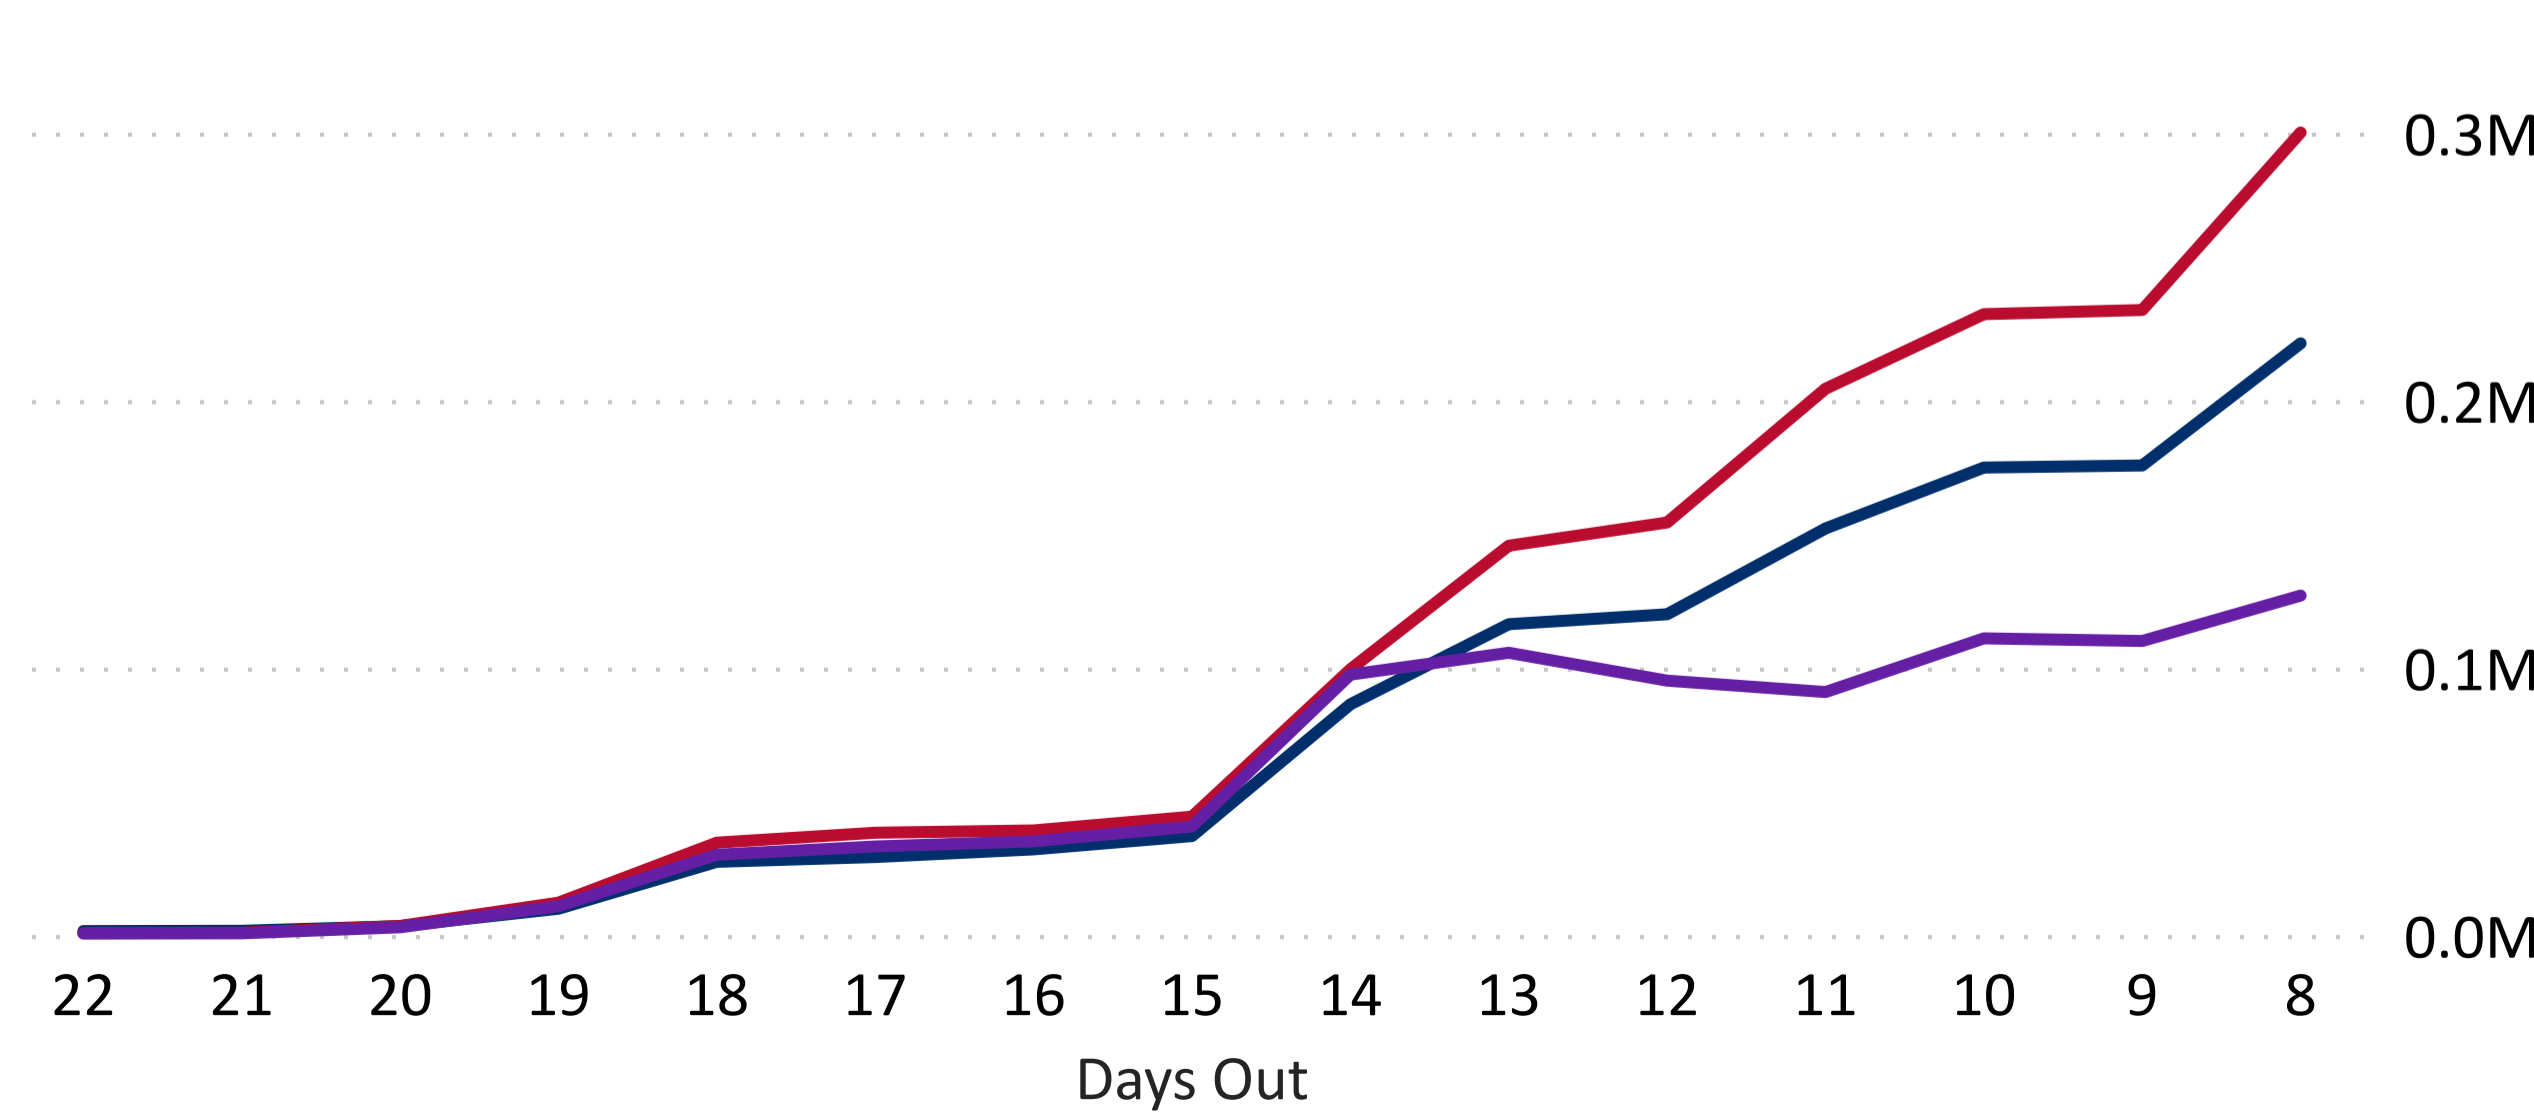

2024 Presidential Primary Ballot Return Reporting

February 27, 2024

Data as of 11:59 PM 2/26/24

648,283

Total Ballots Returned

Colorado Secretary of State

2024 Presidential Primary Eligible Active Voters

Ballot Type Returned

DEM REP IN PROCESS

Trend Line of Ballots Returned by Day

DEM REP IN PROCESS

2024 Presidential Primary

Ballot Return Reporting

February 27, 2024

Data as of 11:59 PM 2/26/24

Colorado Secretary of State

648,283

Total Ballots Returned

Ballot Type Returned by Unaffiliated

2024 Presidential Primary

Ballot Return Reporting

February 27, 2024

Data as of 11:59 PM 2/26/24

648,283

Total Ballots Returned

Colorado Secretary of State

Total Ballots Returned by Age Range

AGE RANGE ● 75 AND OVER ● 65-74 ● 55-64 ● 45-54 ● 35-44 ● 25-34 ● 18-24 ● <18

Total Ballots Returned by Gender/Age Range