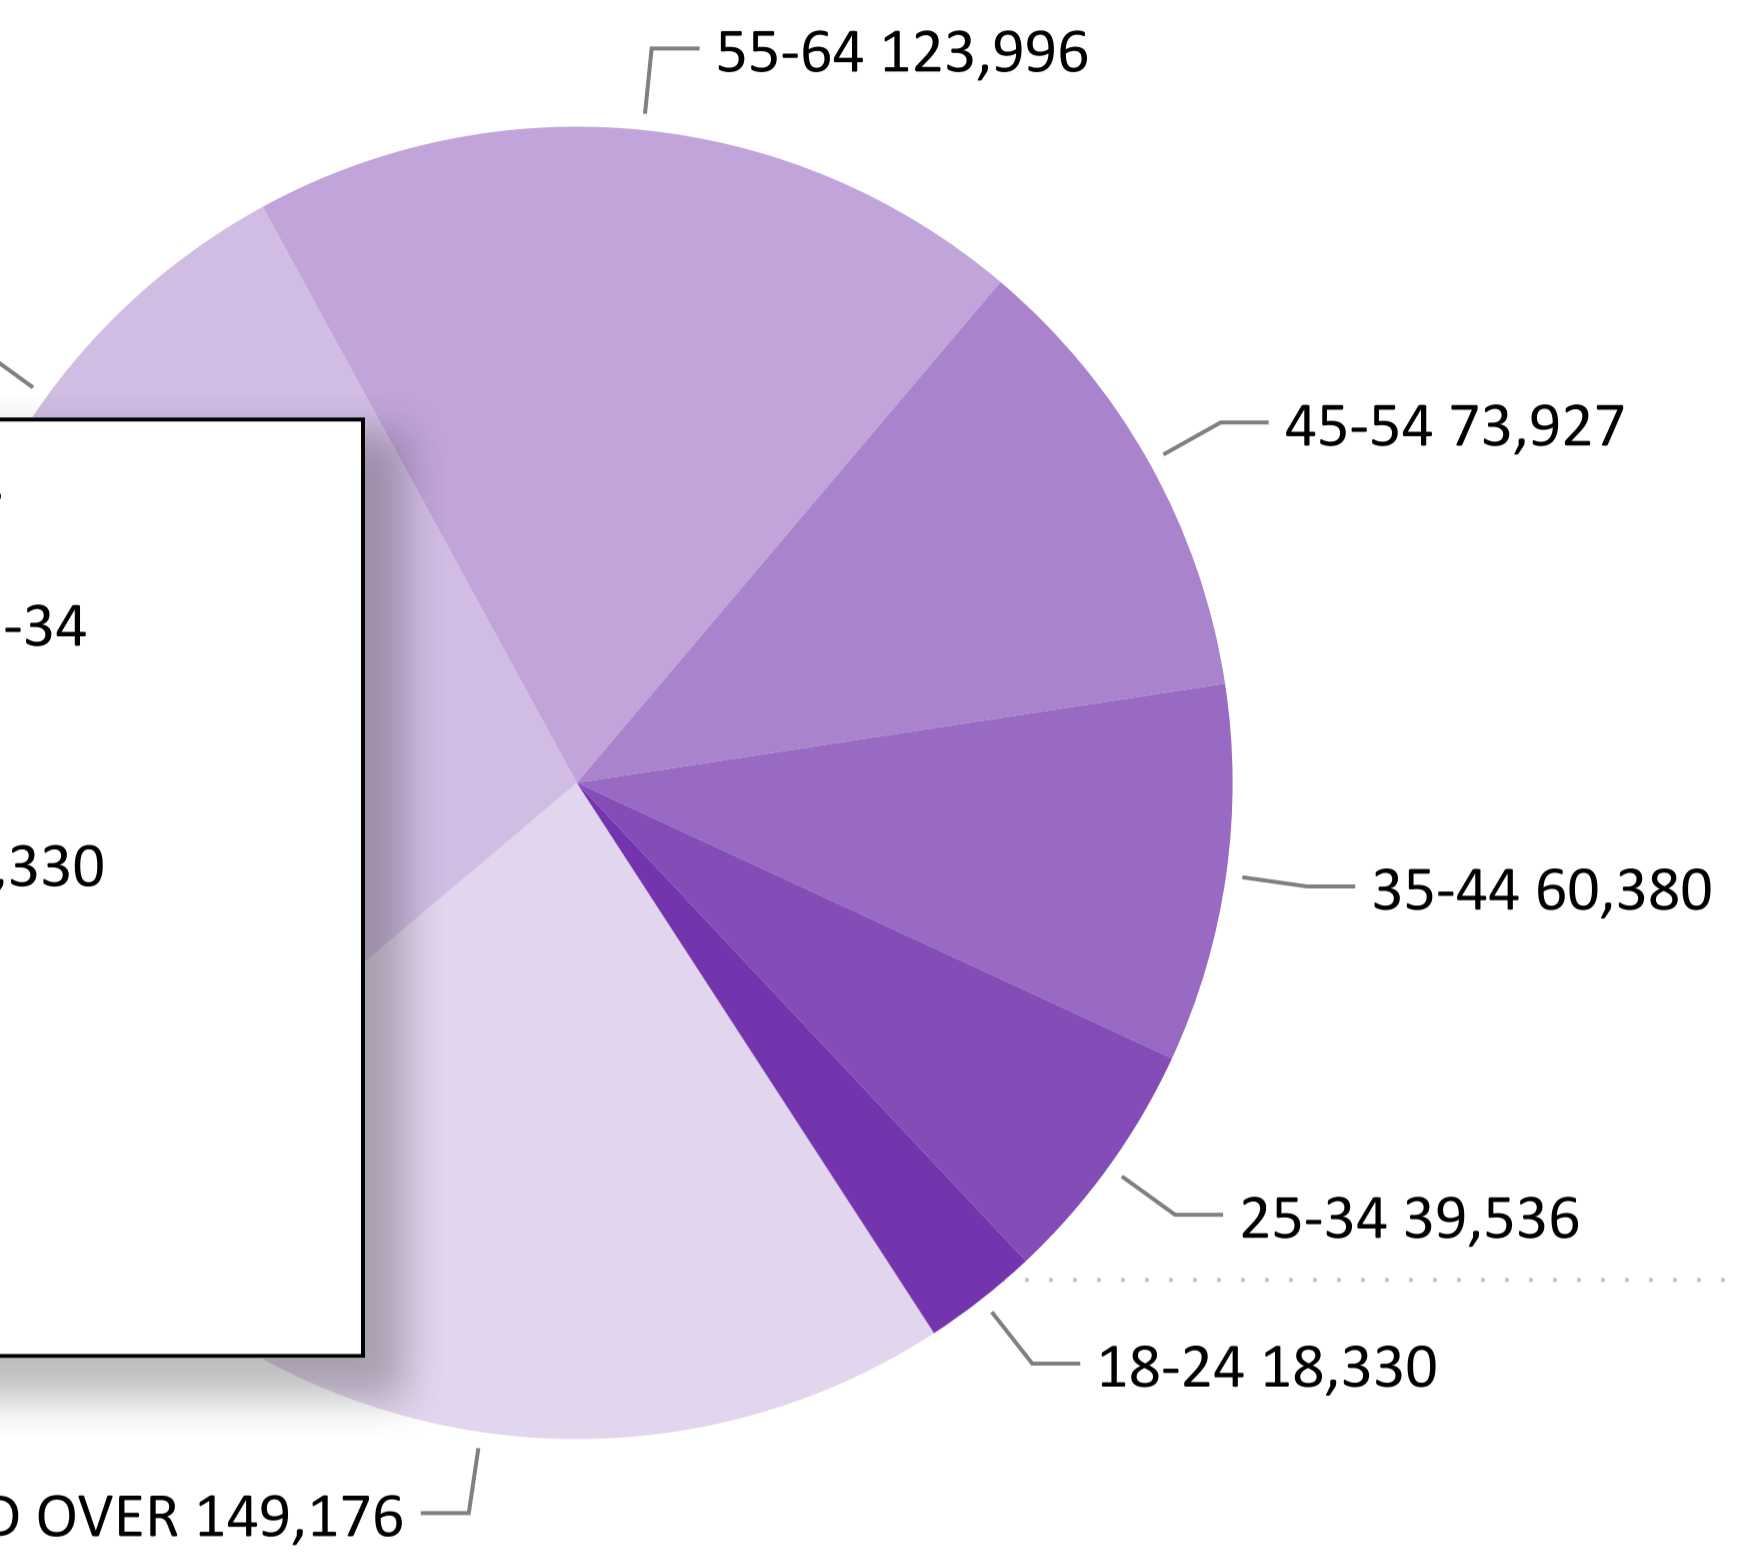

2024 Presidential Primary Ballot Return Reporting

February 27, 2024

Data as of 11:59 PM 2/26/24

648,283

Total Ballots Returned

Colorado Secretary of State

2024 Presidential Primary Eligible Active Voters

Ballot Type Returned

648,283

Total Ballots Returned

Ballot Type Returned by Unaffiliated

2024 Presidential Primary

Ballot Return Reporting

February 27, 2024

Data as of 11:59 PM 2/26/24

648,283

Total Ballots Returned

Colorado Secretary of State

Total Ballots Returned by Age Range

AGE RANGE ● 75 AND OVER ● 65-74 ● 55-64 ● 45-54 ● 35-44 ● 25-34 ● 18-24 ● <18

Total Ballots Returned by Gender/Age Range