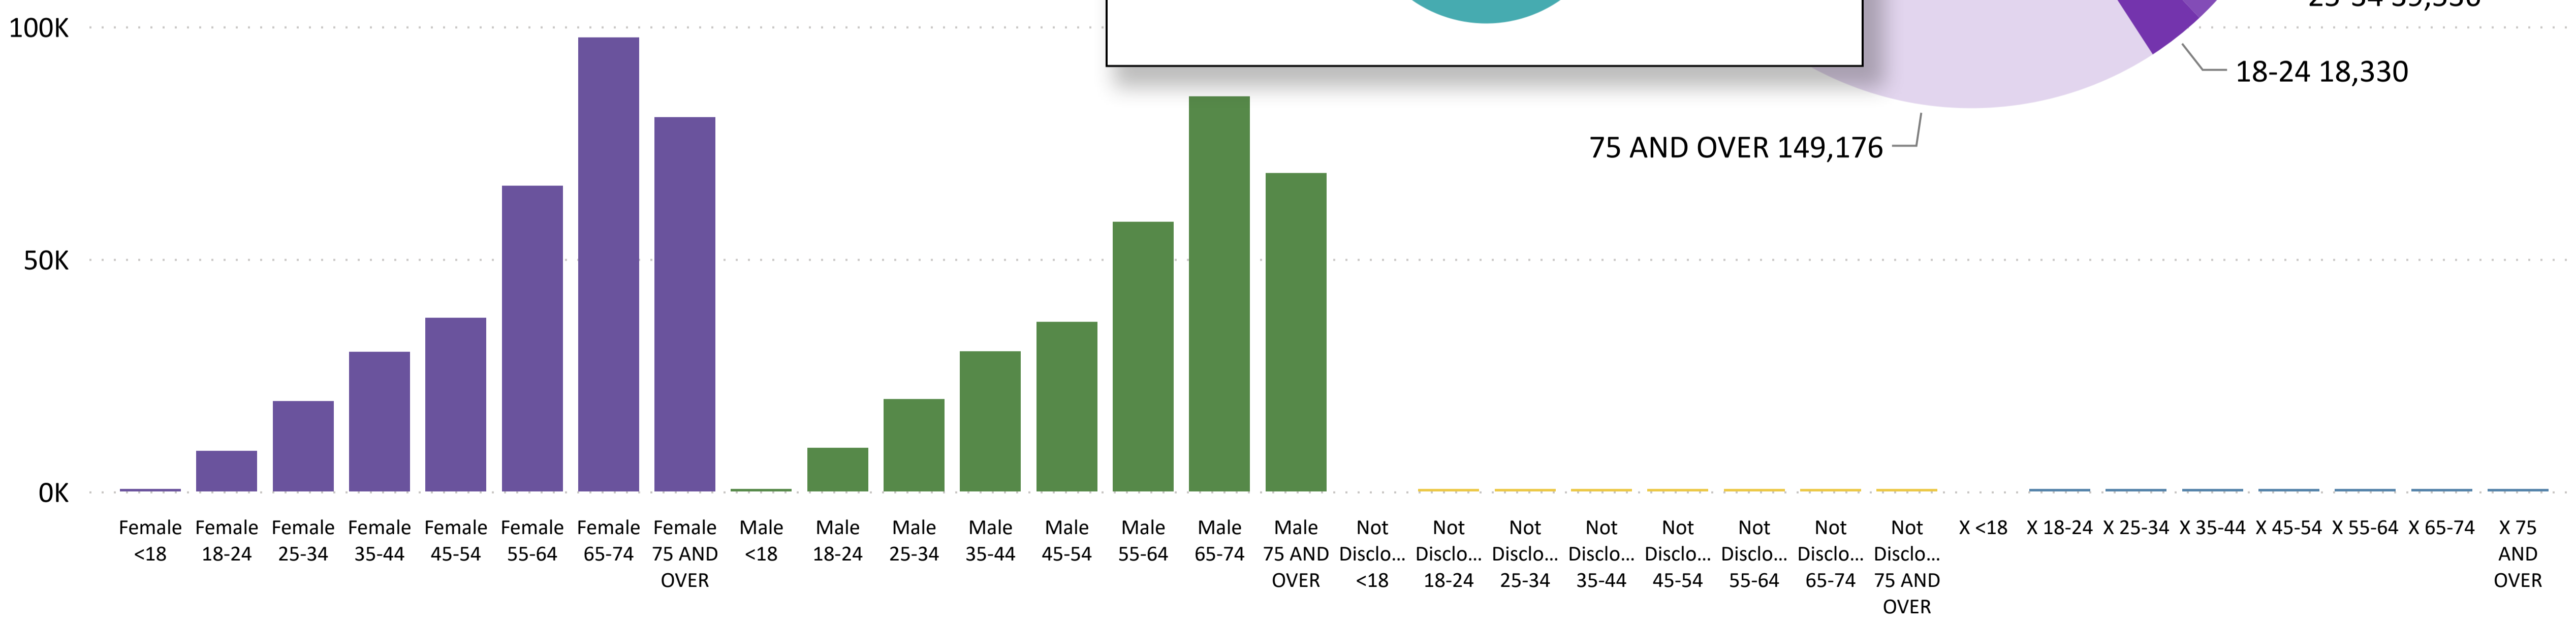

Total Ballots Returned

Colorado Secretary of State

Total Ballots Returned by Age Range

AGE RANGE ● 75 AND OVER ● 65-74 ● 55-64 ● 45-54 ● 35-44 ● 25-34 ● 18-24 ● <18

Total Ballots Returned by Gender/Age Range